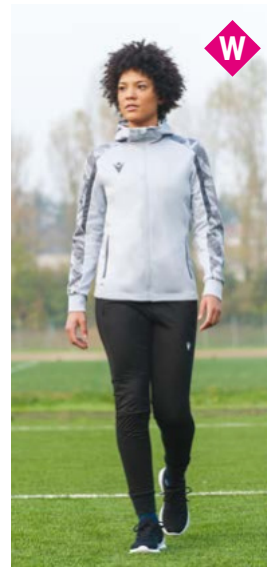

AETHER HOODY FULL ZIP TOP
ABYDOS HERO PANTS

TOTAL LOOK **COMPETITION**

SOBEK FULL ZIP TOP
NEPRI HERO PANTS

TOTAL LOOK **IMAGINATION**

AURORA FULL ZIP TOP
OSIRIS HERO PANTS

TOTAL LOOK **EXCELLENCE**

APHRODITE FULL ZIP TOP
OSIRIS HERO PANTS