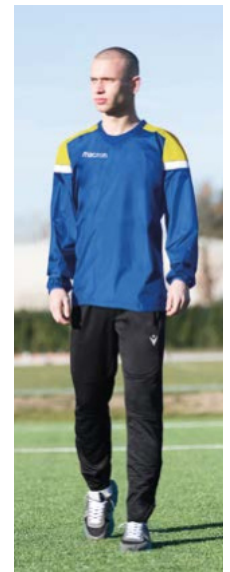

ZURICH WINDBREAKER

TOTAL LOOK **ACADEMY**_{evo}