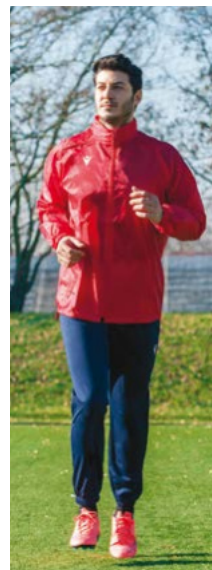

ATLANTIC HERO WINDBREAKER

TOTAL LOOK **ACADEMY**_{evo}