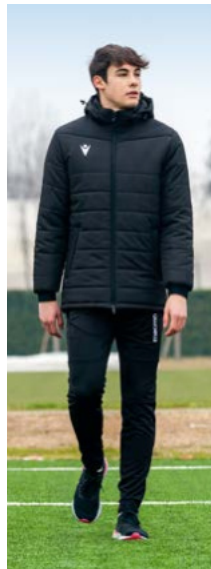

NARVIK PADDED JACKET