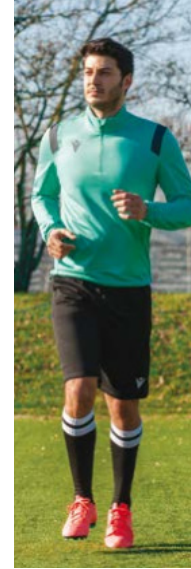

TOTAL LOOK **ACADEMY**_{evo}

SALZACH TOP
VOLGA BERMUDA

TOTAL LOOK **ACADEMY**_{evo}

HAVEL 1/4 ZIP TOP
NECKAR PANTS

TOTAL LOOK **INSPIRE**

GANGE 1/4 ZIP TOP
NISTRO BERMUDA

TOTAL LOOK **INSPIRE**

PURUS 1/4 ZIP TOP
DESNA HERO PANTS