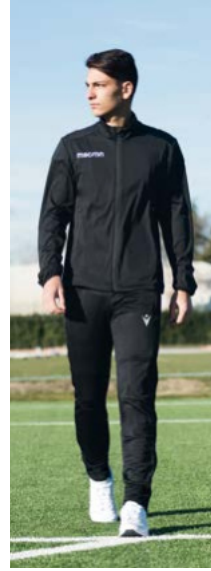

TOTAL LOOK **EXCELLENCE**

TOTAL LOOK **COMPETITION**

TOTAL LOOK **EXCELLENCE**

VOSTOK FLEECE LINED JACKET

ELBRUS RAIN JACKET

MONTREAL WINDBREAKER

SURAT WATERPROOF RAIN JACKET

COURMAYER SOFTSHELL JACKET