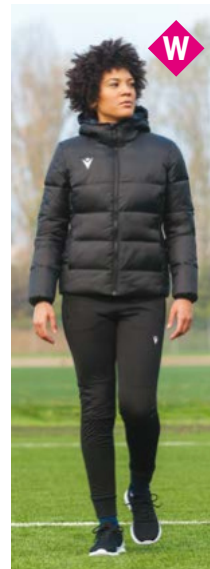

MAKALU PADDED JACKET

TOTAL LOOKS

FOOTBALL

TRAINING

TRACKSUITS

TECHNICAL UNDERWEAR

ACTIVE TRAINING

FREE TIME

JACKETS

ACCESSORIES