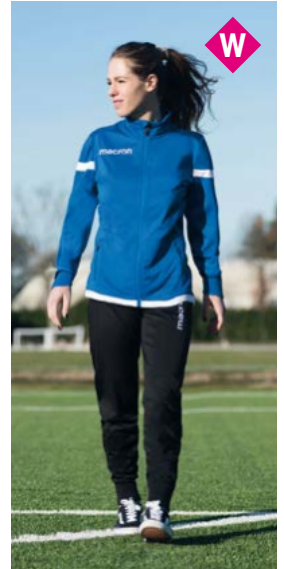

TOTAL LOOK **COMPETITION**

ANUKET FULL ZIP TOP
OSIRIS PANTS